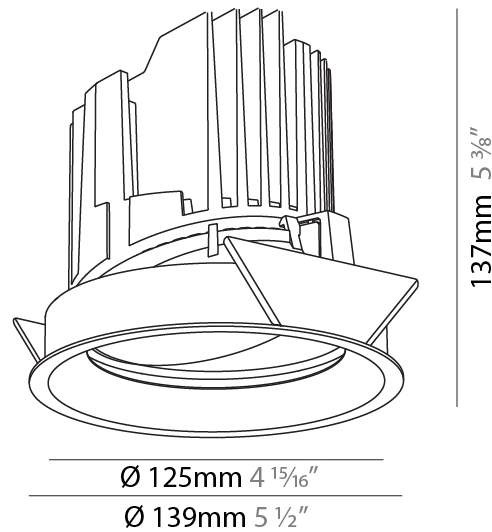

PHYSICAL

Shape: Round
Diameter (mm): 139
Diameter (in): 5 1/2
Height (mm): 137
Height (in): 5 3/8
Ceiling Thickness (mm): 10 / 12.5 / 15
Ceiling Thickness (in): 3/8 or 1/2 or 9/16
Min. Recessing Depth (mm): 150
Min. Recessing Depth (in): 5 7/8
Light Distribution: Adjustable / Downlight
Weight (kg): 0.849
Weight (lbs): 1.87
Fixture Finish: SSR / BKV / CWI / CRY / HAB / UFT / ITA / RUA / FTG / MYG / LOD / PUS / FRO / FUP / KIA / POP / BLS / SPG / MEY / GOH / GUM / CHC / COM / ABZ / JAG / OBR / MOS / ROR
Fixture Material: Aluminum Die Cast
Cut-out Measurements: 130mm / 5 1/8"

ELECTRICAL

Lamp Type: LED (Zhaga Standard)
Input Wattage (W): 13.2 / 16.5
Total Output Wattage (W): 12 / 14
Dimming: Tri-Mode (Non-Dimming and Phase Dimming (120Vac only) and 0-10V Dimming)
Driver Included: No
Driver Location: Recessed Housing
Driver Type: Constant Current - Universal
Driver Class: Class 2
Housing: See components
Input Voltage (V): 120 - 277
Constant Current (MA): 350

LED

Number of LEDs: 1
Color Temperature (°K): 2700 / 3000 / 3500 / 4000
Max. Delivered Lumen (lm): 810 / 900 / 970 / 990
Nominal Lumen (lm): 960 / 1070 / 1156 / 1180
CRI: >90 CRI
Efficiency (%): 0.905
Lamp Life (hrs): 50000

OPTICAL

Reflector°: 10
Adjustability: Rotational 355°; Tilt 30°

RATINGS AND CERTIFICATIONS

Certified By: Certified for North American Standards
IP rating: IP54